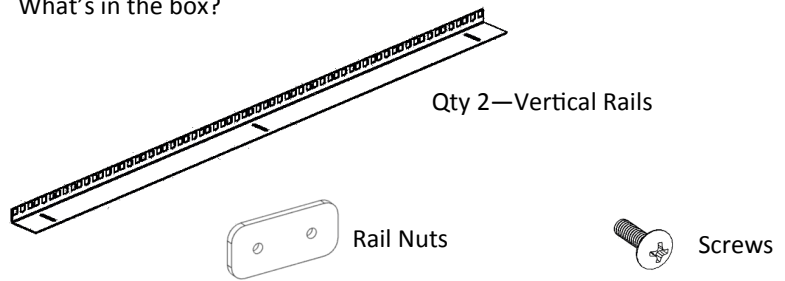

Tools needed:

What's in the box?