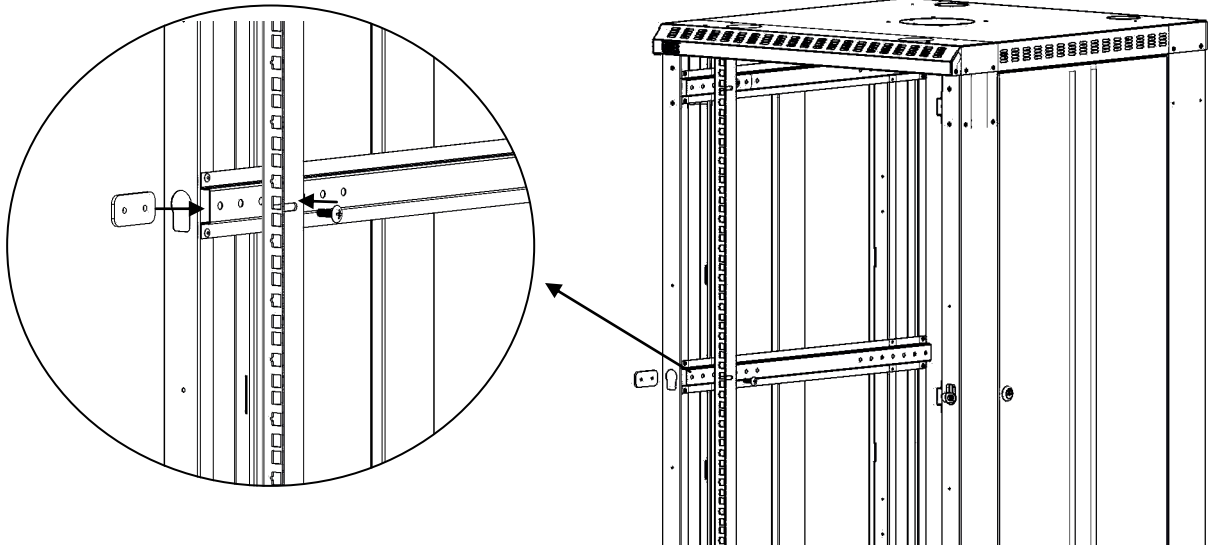

Tools needed:

What's in the box?

Step 1:

Step 2:

For details about product warranty, please visit www.kendallhoward.com

DISCLAIMER: Kendall Howard LLC. endeavors to make this manual accurate and complete. However, Kendall Howard LLC makes no representations or warranties of any kind, expressed or implied, about whether the use of products contained herein would infringe any rights or the correctness, accuracy or reliability of the information contained herein or that said information covers all details, conditions or variations. The information herein does not provide for every possible contingency in connection with the installation or use of the product(s). The information contained in this document is subject to change without notice or obligation. Kendall Howard LLC assumes no responsibility for the accuracy, completeness or reliability of the information contained in this document. Any reliance placed on the information is therefore strictly at your own risk.