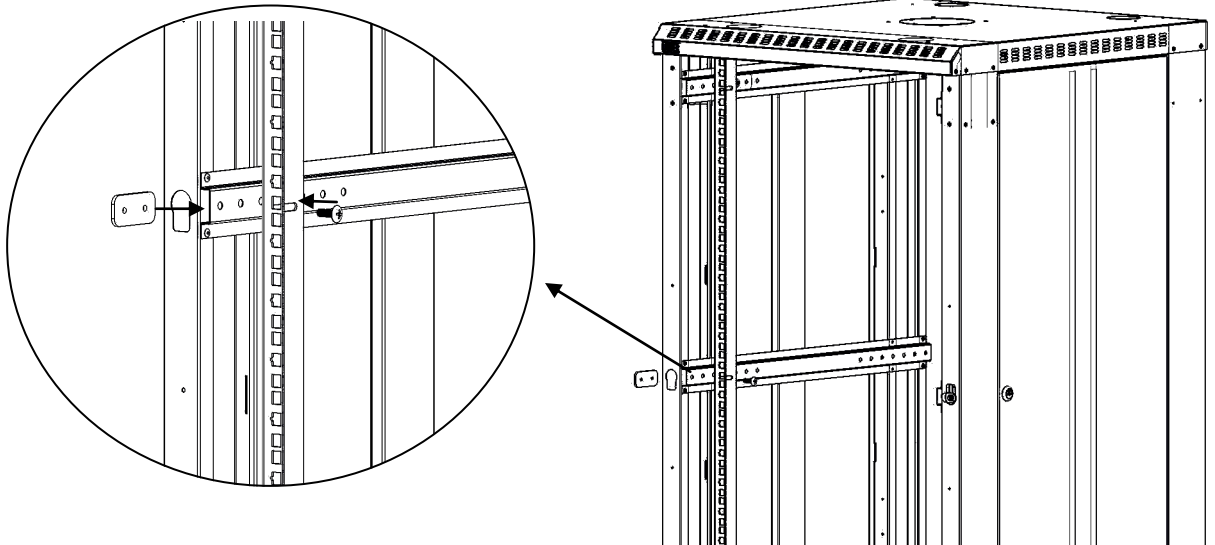

Tools needed:

What's in the box?

Step 1:

Step 2:

For details about product warranty, please visit www.kendallhoward.com

DISCLAIMER: Kendall Howard LLC. endeavors to make this manual accurate and complete. However, Kendall Howard LLC makes no representations or warranties of any kind, expressed or implied, about whether the use of products contained herein would infringe any rights or the correctness, accuracy or reliability of the information contained herein or that said information covers all details, conditions or variations. The information herein does not provide for every possible contingency in connection with the installation or use of the product(s). The information contained in this document is subject to change without notice or obligation. Kendall Howard LLC assumes no responsibility for the accuracy, completeness or reliability of the information contained in this document. Any reliance placed on the information is therefore strictly at your own risk.