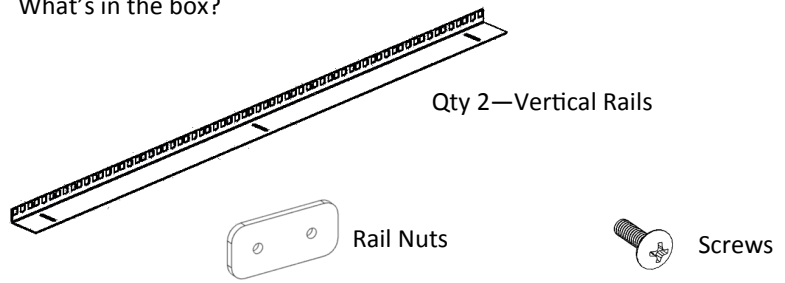

Tools needed:

What's in the box?