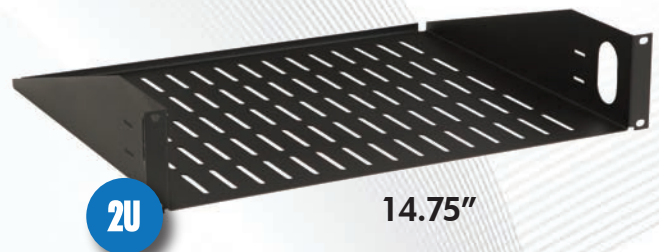

VENTED BASE

SPECIFICATIONS

Size	2U 12" Economy Rack Shelf	2U 14.75" Economy Rack Shelf	2U 12" Vented Economy Rack Shelf	2U 14.75" Vented Economy Rack Shelf
Part Number	3000-1-002-02	3000-1-003-02	3000-1-102-02	3000-1-103-02
Width	19"	19"	19"	19"
Depth	12.112"	14.75"	12.112"	14.75"
Height	3.47"	3.47"	3.47"	3.47"
Material(s)	CRS (Cold Rolled Steel)	CRS (Cold Rolled Steel)	CRS (Cold Rolled Steel)	CRS (Cold Rolled Steel)
Finish/Color	Black Powder Coat Finish	Black Powder Coat Finish	Black Powder Coat Finish	Black Powder Coat Finish
UPC	879447000979	879447000948	879447000962	879447000986
Warranty	5-Year Limited Warranty	5-Year Limited Warranty	5-Year Limited Warranty	5-Year Limited Warranty
Shipping Method	FedEx Ground	FedEx Ground	FedEx Ground	FedEx Ground