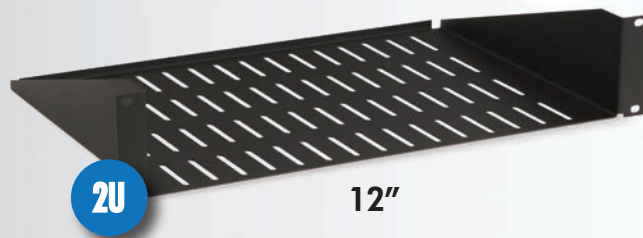

VENTED BASE

SPECIFICATIONS

Size	2U 12" Economy Rack Shelf	2U 14.75" Economy Rack Shelf	2U 12" Vented Economy Rack Shelf	2U 14.75" Vented Economy Rack Shelf
Part Number	3000-1-002-02	3000-1-003-02	3000-1-102-02	3000-1-103-02
Width	19"	19"	19"	19"
Depth	12.112"	14.75"	12.112"	14.75"
Height	3.47"	3.47"	3.47"	3.47"
Material(s)	CRS (Cold Rolled Steel)	CRS (Cold Rolled Steel)	CRS (Cold Rolled Steel)	CRS (Cold Rolled Steel)
Finish/Color	Black Powder Coat Finish	Black Powder Coat Finish	Black Powder Coat Finish	Black Powder Coat Finish
UPC	879447000979	879447000948	879447000962	879447000986
Warranty	5-Year Limited Warranty	5-Year Limited Warranty	5-Year Limited Warranty	5-Year Limited Warranty
Shipping Method	FedEx Ground	FedEx Ground	FedEx Ground	FedEx Ground